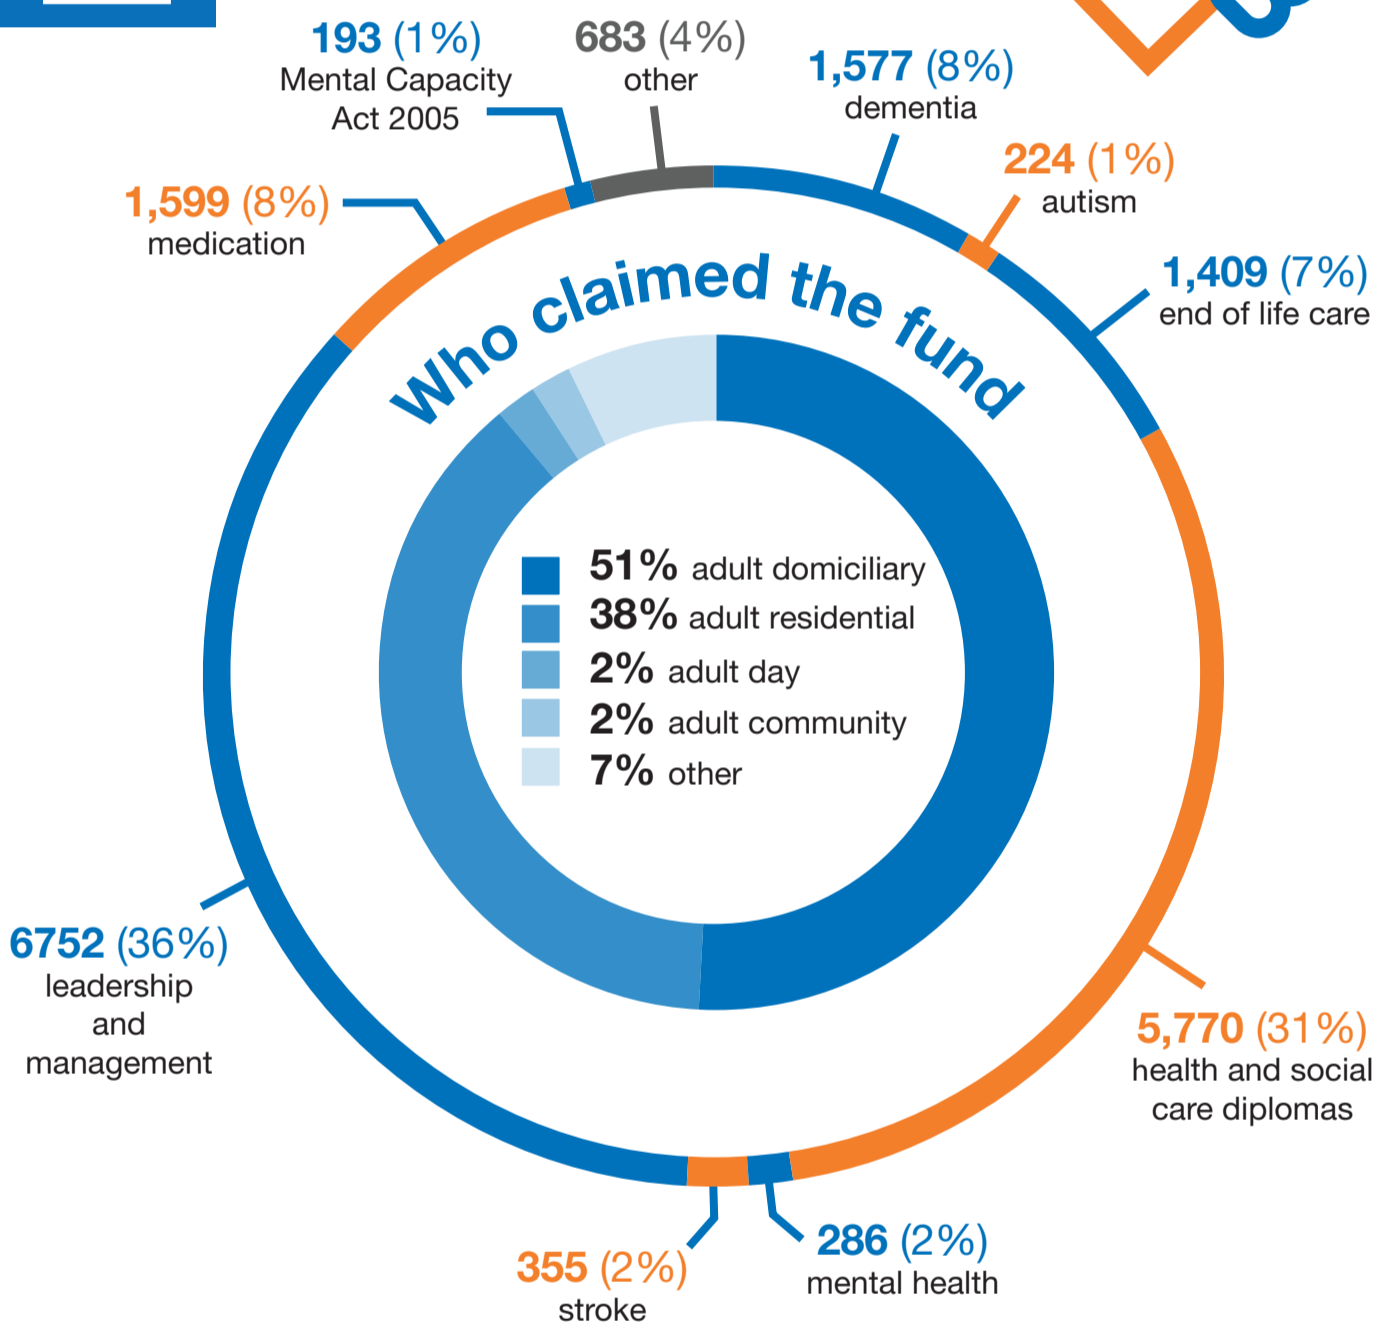

The Workforce Development Fund

2020-21

18,848

qualifications and learning programmes and digital modules were claimed for

Who did the fund support?

2,351 establishments claimed for **14,037** workers

Apprenticeships

* Level 5 diplomas were completed within the Higher Apprenticeship in Care Leadership and Management Framework and the Leader in Adult Care standard.