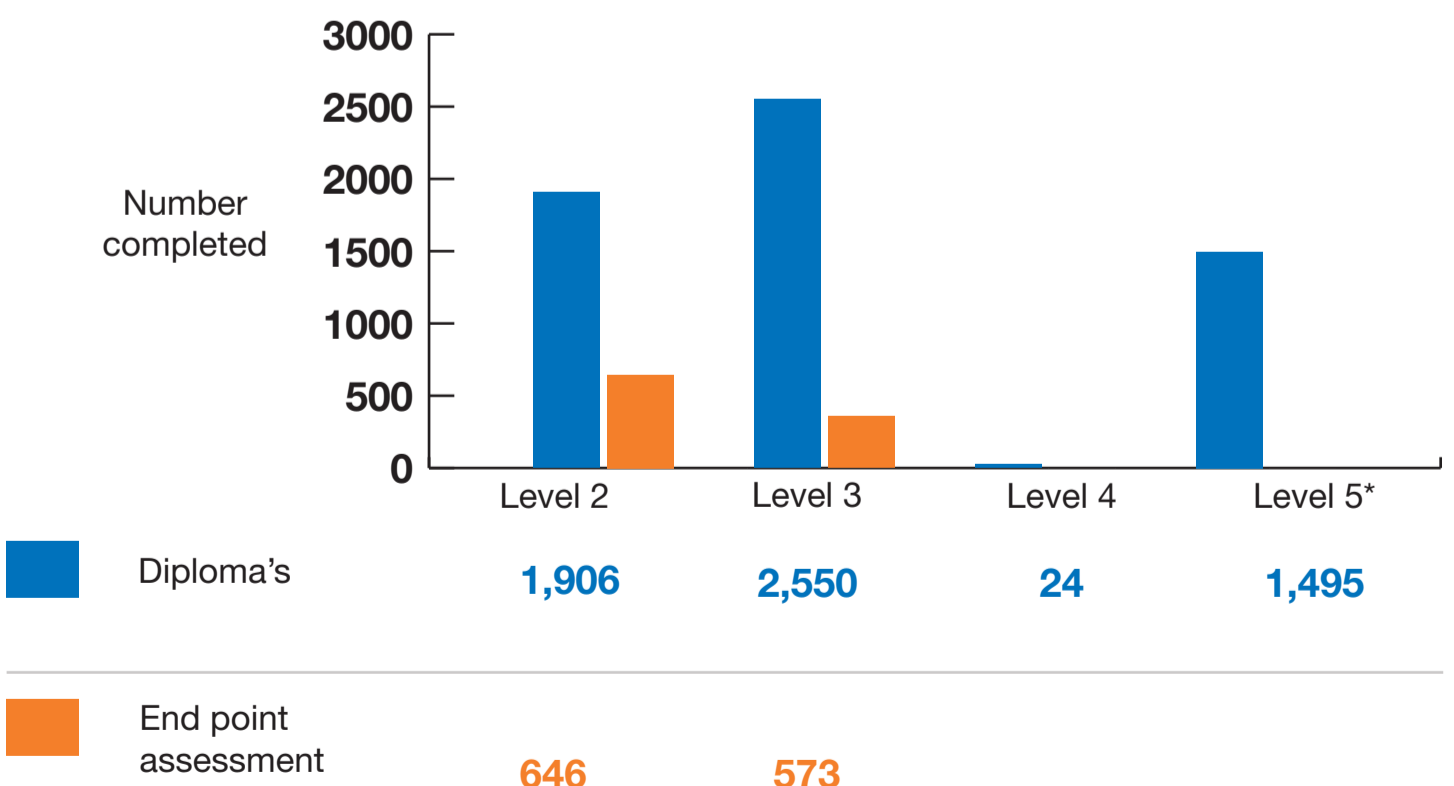

The Workforce Development Fund

2020-21

18,848

qualifications and learning programmes and digital modules were claimed for

Who did the fund support?

2,351 establishments claimed for **14,037** workers

Apprenticeships

* Level 5 diplomas were completed within the Higher Apprenticeship in Care Leadership and Management Framework and the Leader in Adult Care standard.