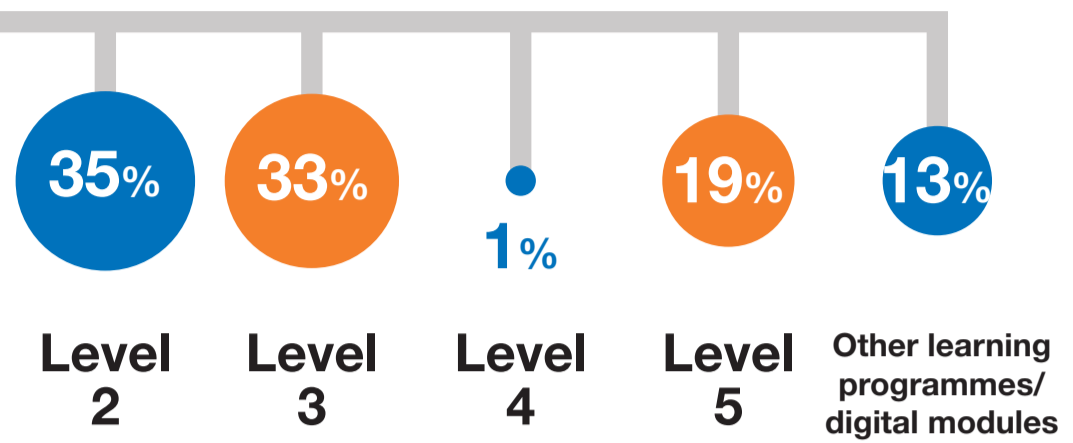

The Workforce Development Fund

2020-21

18,848

qualifications and learning programmes and digital modules were claimed for

Who did the fund support?

2,351 establishments claimed for **14,037** workers

Apprenticeships

* Level 5 diplomas were completed within the Higher Apprenticeship in Care Leadership and Management Framework and the Leader in Adult Care standard.